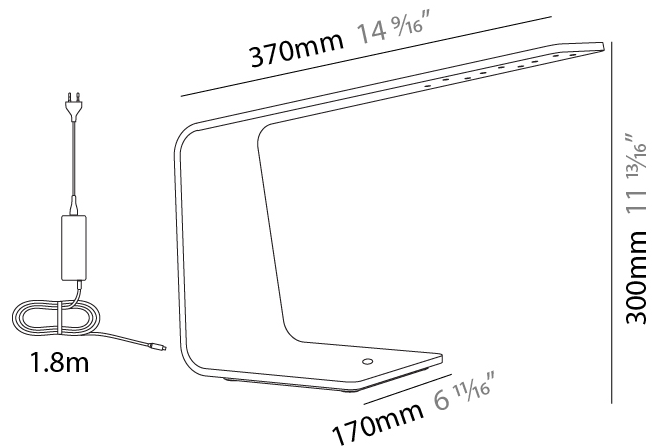

PROJECT
TYPE
SPECIFIER
QUANTITY
DATE

LED1 PORTABLE

D74000-

base number   Finish
Options

1. To build a product code in our configurator select the specify button on the base model # product page
2. To build a manual product code on this datasheet choose from the options listed below in blue font and add the suffix to the base model #

GENERAL

Series: Planko
Subseries: LED1
Brand: Tunto
Division: Design
Mounting Type: Portable
Mounting Location: Table
Subcategory: Table

PHYSICAL

Shape: Abstract
Length (mm): 370
Length (in): 14 ⁹/₁₆"
Width (mm): 170
Width (in): 6 ¹¹/₁₆"
Height (mm): 300
Height (in): 11 ¹³/₁₆"
Light Distribution: Downlight
Fixture Finish: WAL / ASH / OAK / BLK / WHI
Fixture Material: Wood
Cable Details: 1800mm / 70.87" cord and plug
Upon Request: Bolt Down

ELECTRICAL

Lamp Type: LED
Input Wattage (W): 16
Dimming: Touch Dimming
Driver Location: Inline Transformer Plug
Input Voltage (V): 120

LED

Color Temperature (°K): 2700
Max. Delivered Lumen (lm): Max 800
CRI: >97 CRI
Lamp Life (hrs): 50000

OPTICAL

RATINGS AND CERTIFICATIONS

Certified By: Certified for North American Standards
IP rating: IP20