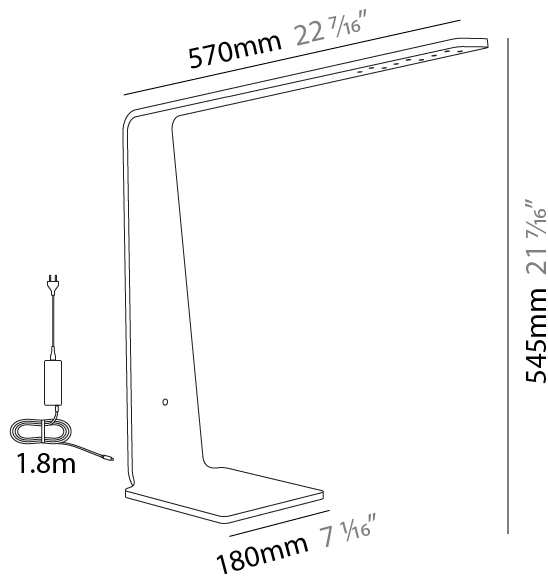

PROJECT
TYPE
SPECIFIER
QUANTITY
DATE

LED8 PORTABLE

D74003- -
base number   Charging Station   Finish Options

1. To build a product code in our configurator select the specify button on the base model # product page
2. To build a manual product code on this datasheet choose from the options listed below in blue font and add the suffix to the base model #

GENERAL

Series: Planko
Subseries: LED8
Brand: Tunto
Division: Design
Mounting Type: Portable
Mounting Location: Table
Subcategory: Table

PHYSICAL

Shape: Abstract
Length (mm): 570
Length (in): 22 7/16
Width (mm): 180
Width (in): 7 1/16
Height (mm): 545
Height (in): 21 7/16
Light Distribution: Downlight
Weight (kg): 1.4
Weight (lbs): 3.09
Fixture Finish: WAL / ASH / OAK / BLK / WHI
Fixture Material: Wood
Cable Details: 1800mm / 70.87" cord and plug
Upon Request: Bolt Down

ELECTRICAL

Lamp Type: LED
Input Wattage (W): 22
Total Output Wattage (W): 16
Dimming: Touch Dimming
Driver Location: Inline Transformer Plug
Input Voltage (V): 120

LED

Color Temperature (°K): 2700
Max. Delivered Lumen (lm): Max 800
CRI: >97 CRI
Lamp Life (hrs): 50000

OPTICAL

RATINGS AND CERTIFICATIONS

Certified By: Certified for North American Standards
IP rating: IP20