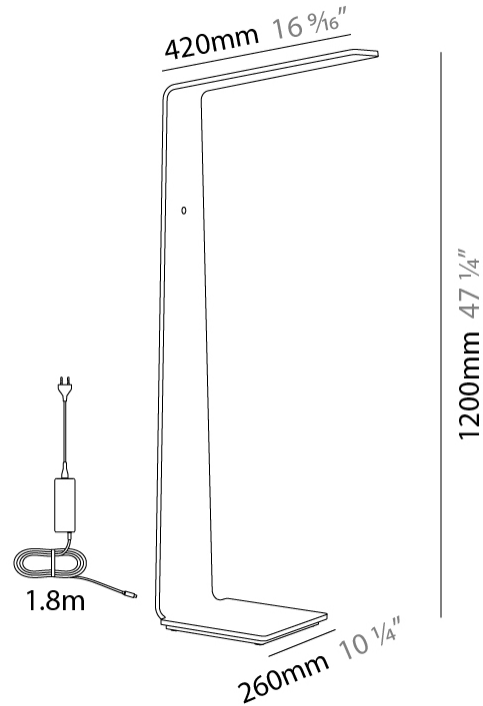

PROJECT
TYPE
SPECIFIER
QUANTITY
DATE

LED2 PORTABLE

D74001-

base number   Finish
Options

1. To build a product code in our configurator select the specify button on the base model # product page
2. To build a manual product code on this datasheet choose from the options listed below in blue font and add the suffix to the base model #

GENERAL

Series: Planko
Subseries: LED2
Brand: Tunto
Division: Design
Mounting Type: Portable
Mounting Location: Floor
Subcategory: Floor

PHYSICAL

Shape: Abstract
Length (mm): 420
Length (in): 16 ⁵/₁₆
Width (mm): 260
Width (in): 15 ³/₁₆
Height (mm): 1200
Height (in): 47 ¹/₄
Light Distribution: Downlight
Fixture Finish: WAL / ASH / OAK / BLK / WHI
Fixture Material: Wood
Cable Details: 1800mm / 70.87" cord and plug
Upon Request: Bolt Down

ELECTRICAL

Lamp Type: LED
Input Wattage (W): 16
Dimming: Touch Dimming
Driver Location: Inline Transformer Plug
Input Voltage (V): 120

LED

Color Temperature (°K): 2700
Max. Delivered Lumen (lm): Max 800
CRI: >97 CRI
Lamp Life (hrs): 50000

OPTICAL

RATINGS AND CERTIFICATIONS

Certified By: Certified for North American Standards
IP rating: IP20